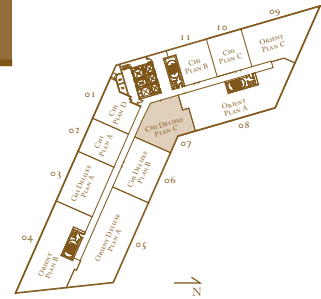

DRAFT | DECEMBER 2009