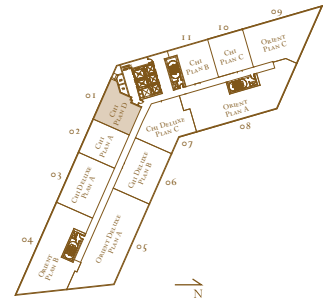

DRAFT | DECEMBER 2009