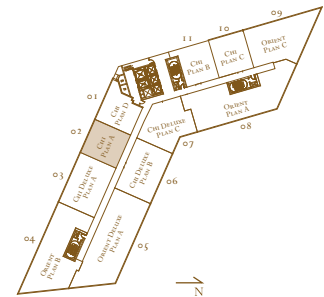

DRAFT | DECEMBER 2009